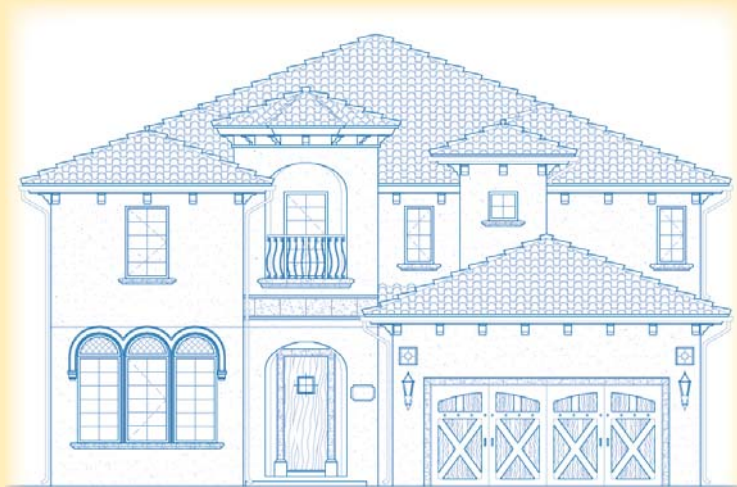

The Delaney

Tuscan

Build your custom home with PSG Construction
and build it with *peace of mind.*

PSG
CONSTRUCTION INC.

Custom Homes | Whole House Renovations & Additions | Interior Remodeling

Winter Park, Florida 407.628.9660 www.psgconstruction.com

Lower Level

Upper Level

Optional Bedroom & Balcony Upper Level

The Delaney

4,468 sq. ft., 5 bedroom, 5 baths