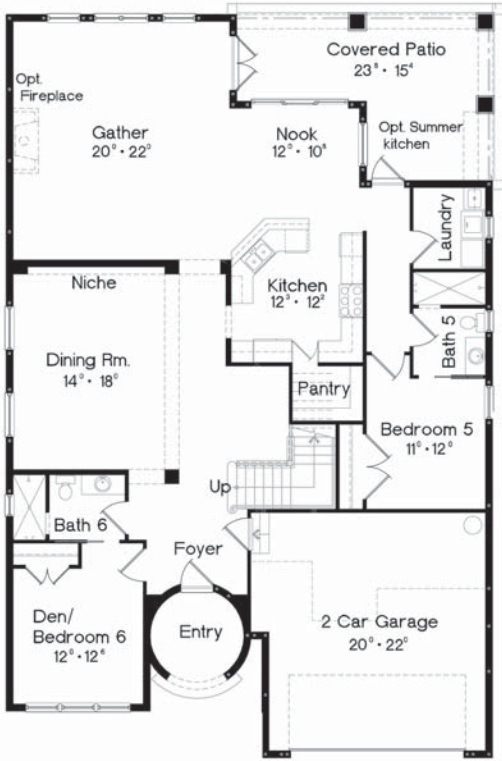

Lower Level

Upper Level

Optional Bedroom & Balcony Upper Level

The Delaney

4,468 sq. ft., 5 bedroom, 5 baths