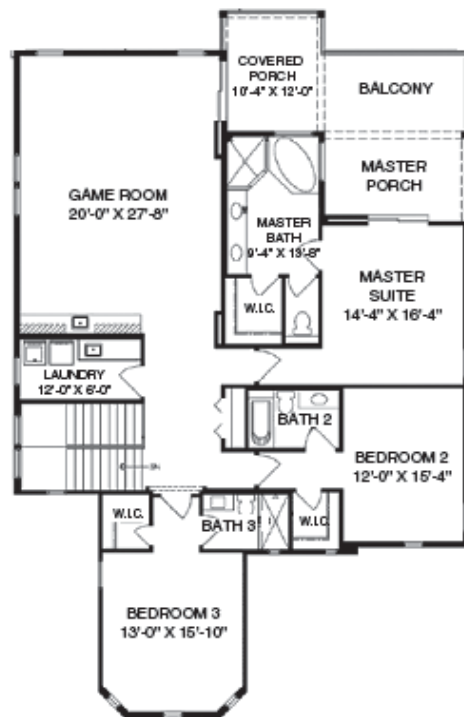

Upper Level

The Flagler

3,826 sq. ft., 4 bedroom, 4.5 baths