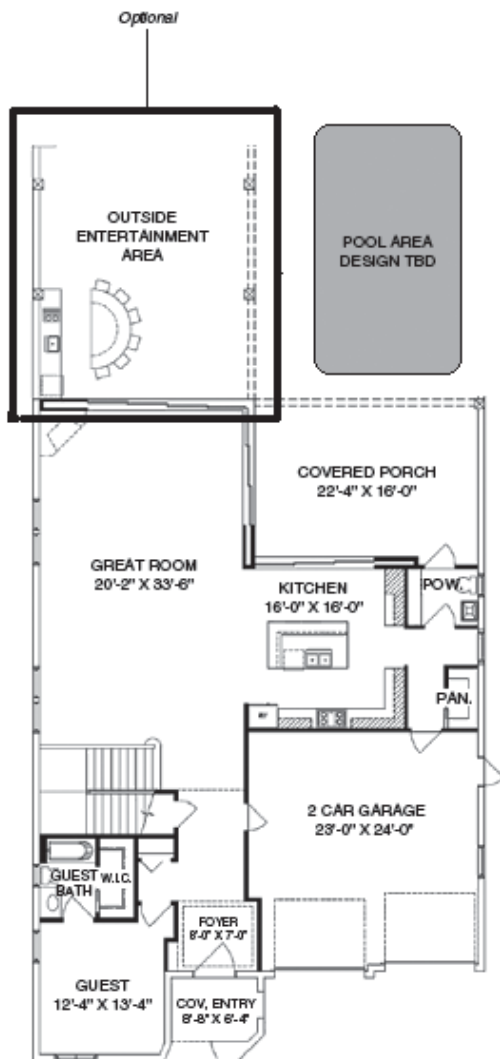

Lower Level