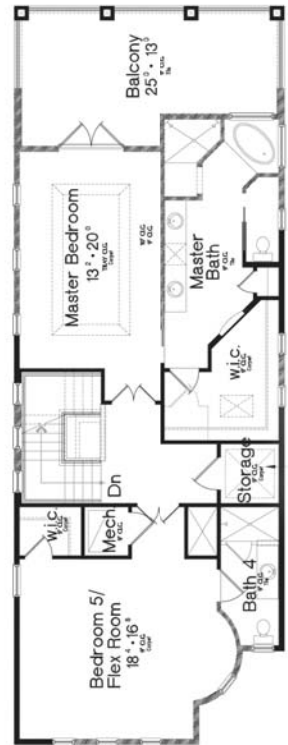

Winter Park, Florida 407.628.9660 [www.psgconstruction.com](http://www.psgconstruction.com)

First floor

Second floor

Third floor

# The Hemingway II

4,439 sq. ft., 5 bedroom, 4 full baths, 2 half baths