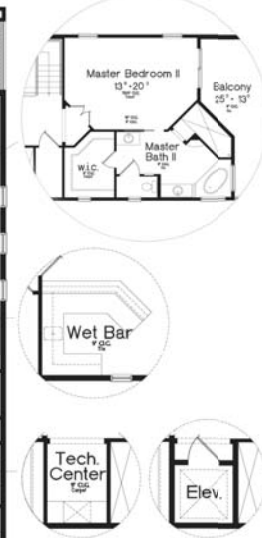

Winter Park, Florida 407.628.9660 [www.psgconstruction.com](http://www.psgconstruction.com)

First floor

Second floor

Third floor

# The Hemingway II

4,439 sq. ft., 5 bedroom, 4 full baths, 2 half baths