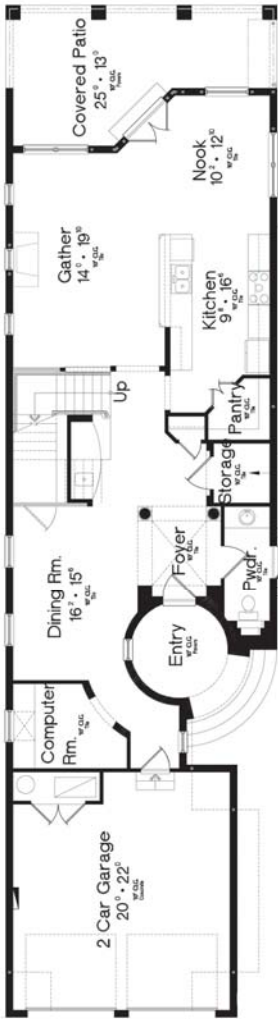

Winter Park, Florida 407.628.9660 [www.psgconstruction.com](http://www.psgconstruction.com)

First floor

Second floor

Third floor

# The Hemingway II

4,439 sq. ft., 5 bedroom, 4 full baths, 2 half baths