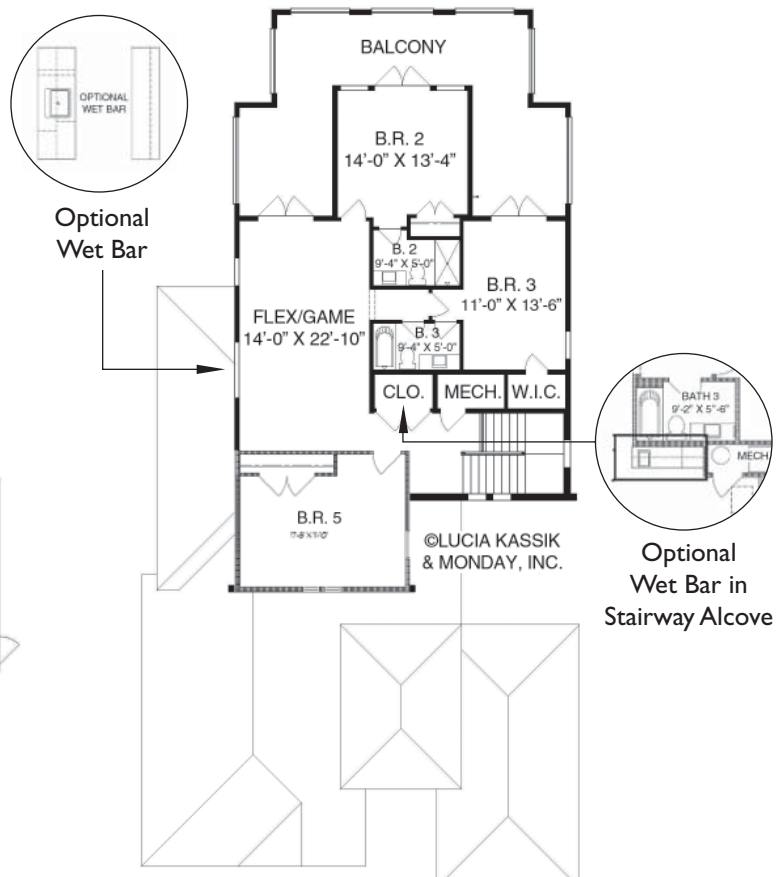

Winter Park, Florida 407.628.9660 [www.psgconstruction.com](http://www.psgconstruction.com)

Optional Wine Room

Lower Level

Optional Wet Bar in Stairway Alcove

Upper Level

# The Lorenzo

3,922 sq. ft., 5 bedroom, 4.5 baths

19th Hole

Lower Level Media Room  
in lieu of courtyard & guest/office

5th Bedroom Option A

*The Lorenzo*

**FLOOR PLAN OPTIONS**