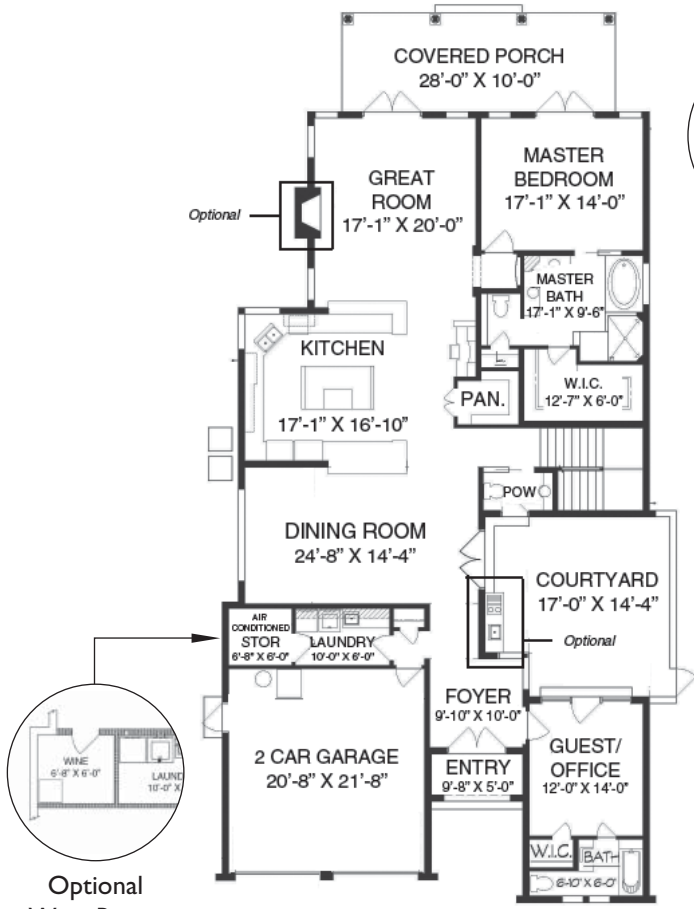

Winter Park, Florida 407.628.9660 [www.psgconstruction.com](http://www.psgconstruction.com)

Optional Wine Room

Lower Level

Optional Wet Bar in Stairway Alcove

Upper Level

# The Lorenzo

3,922 sq. ft., 5 bedroom, 4.5 baths

19th Hole

Lower Level Media Room  
in lieu of courtyard & guest/office

5th Bedroom Option A

*The Lorenzo*

**FLOOR PLAN OPTIONS**