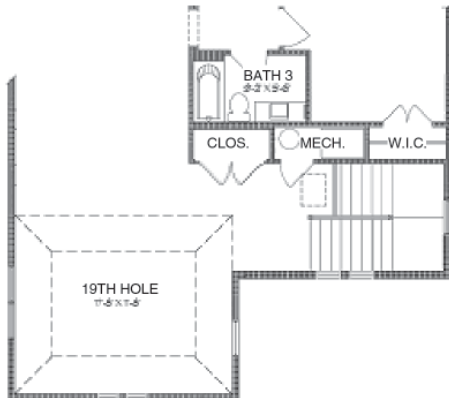

Winter Park, Florida 407.628.9660 [www.psgconstruction.com](http://www.psgconstruction.com)

Optional Wine Room

Lower Level

Optional Wet Bar in Stairway Alcove

Upper Level

# The Lorenzo

3,922 sq. ft., 5 bedroom, 4.5 baths

19th Hole

Lower Level Media Room  
in lieu of courtyard & guest/office

5th Bedroom Option A

*The Lorenzo*

**FLOOR PLAN OPTIONS**