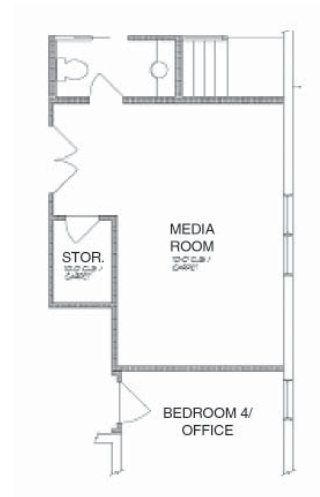

Winter Park, Florida 407.628.9660 [www.psgconstruction.com](http://www.psgconstruction.com)

Optional Wine Room

Lower Level

Optional Wet Bar in Stairway Alcove

Upper Level

# The Lorenzo

3,922 sq. ft., 5 bedroom, 4.5 baths

19th Hole

Lower Level Media Room  
in lieu of courtyard & guest/office

5th Bedroom Option A

*The Lorenzo*

**FLOOR PLAN OPTIONS**