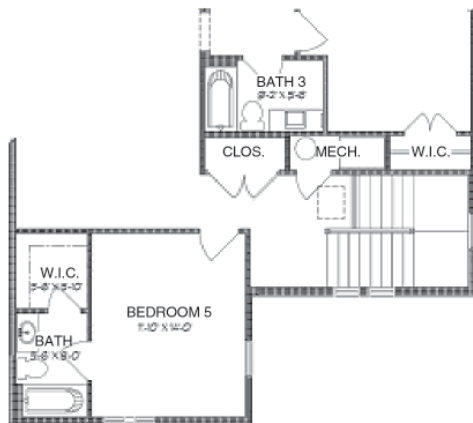

# The Lorenzo

3,922 sq. ft., 5 bedroom, 4.5 baths

19th Hole

Lower Level Media Room  
in lieu of courtyard & guest/office

5th Bedroom Option A

*The Lorenzo*

**FLOOR PLAN OPTIONS**