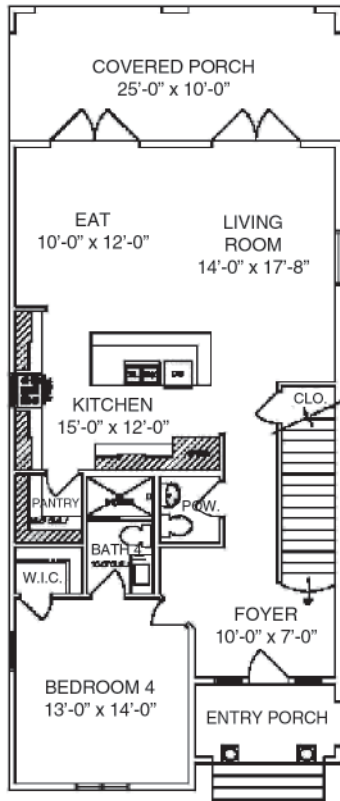

Winter Park, Florida 407.628.9660 [www.psgconstruction.com](http://www.psgconstruction.com)

Lower floor plan

Upper floor plan

Garage

Upper Garage Suite

# The Madison

2,769 sq. ft., 5 bedroom, 4.5 baths