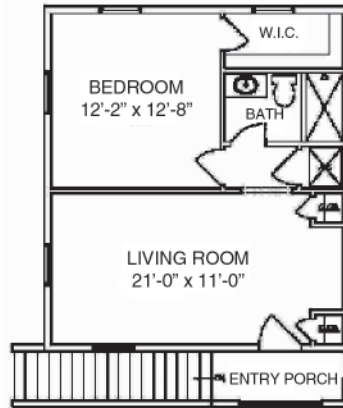

Winter Park, Florida 407.628.9660 [www.psgconstruction.com](http://www.psgconstruction.com)

Lower floor plan

Upper floor plan

Garage

Upper Garage Suite

# The Madison

2,769 sq. ft., 5 bedroom, 4.5 baths