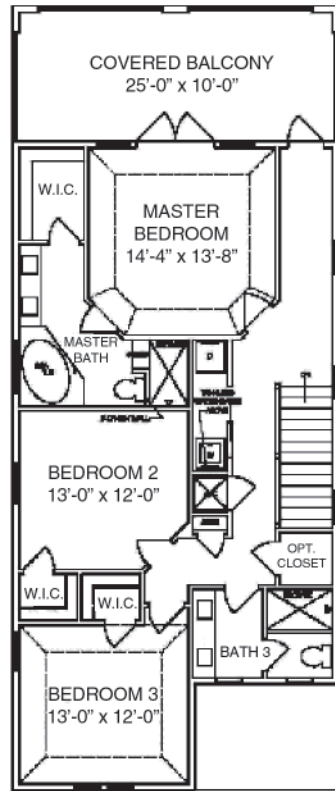

Winter Park, Florida 407.628.9660 [www.psgconstruction.com](http://www.psgconstruction.com)

Lower floor plan

Upper floor plan

Garage

Upper Garage Suite

# The Madison

2,769 sq. ft., 5 bedroom, 4.5 baths