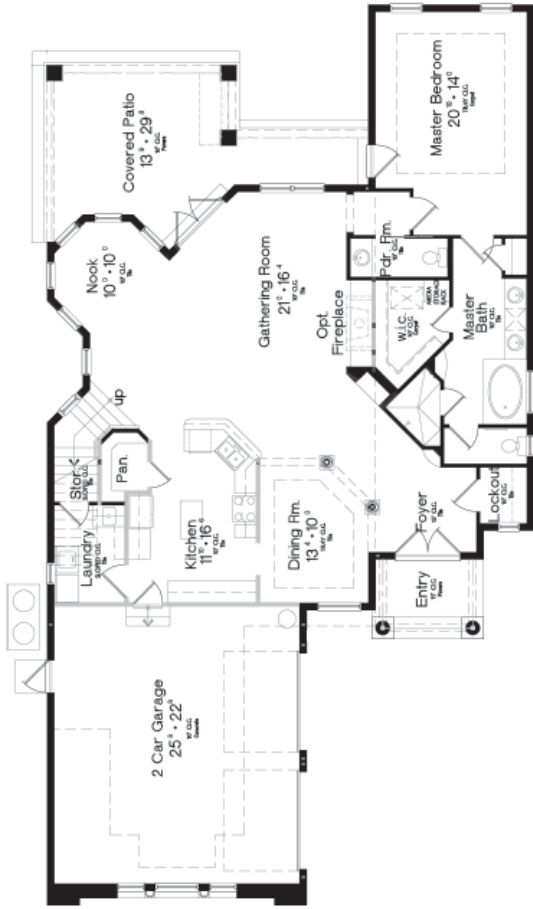

Lower Level